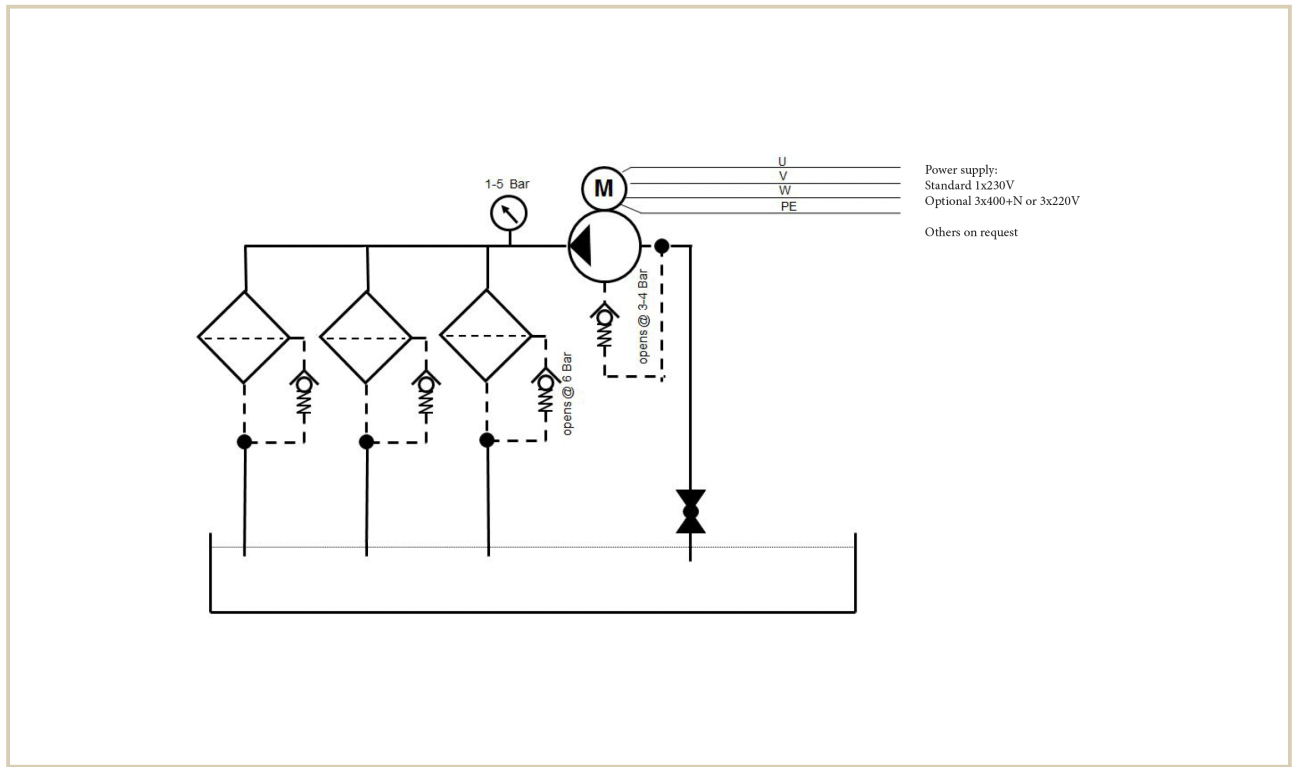

TECHNICAL SPECIFICATION

Europafilter	EF2135V							
Dry weight:	29,3 kg							
Operating weight:	54,2 kg							
Depth:	270 mm							
Width:	947 mm							
Height:	531 mm (Service height filter replacement + 250 mm)							
Dirt capacity: (particles/water)	Particles ISO 12103-1 FTD: 1755 g ≥ 0,1 micron Water absorption, restricted and unrestricted: ≥ 3000 ml (Depending on oiltype)							
Oil temp:	Max. 80 °C (On higher temperatures contact Europafilter)							
Particle removal:	≥ 0,1 micron							
Working pressure:	0.8–5 bar							
Pressure:	Max. 6 bar, safety valve opens at 6 bar							
Power consumption:	0.12 kW							
Power supply:	Standard 1x230 V. Optional 3x220 V / 3x400 V+N. Others on request							
Hose connection IN:	Ø 3/4" BSP							
Hose connection OUT:	Ø 3/8" BSP							
Installation (see drawing):	Connect as an offline unit. «IN» = hose to tank and «UT» = hose to tank							
Flow, min.–max.:	6–240 l/h. Varies depending on oil viscosity and pressure							
Approx flow at 3 bar:	32 cSt	46 cSt	68 cSt	100 cSt	150 cSt	220 cSt	320 cSt	460 cSt
	6 l/min	4,5 l/min	3 l/min	2,4 l/min	1,8 l/min	1,2 l/min	0,6 l/min	0,3 l/min
Oil volume *, max. rec.:	18000 l	13500 l	9000 l	7800 l	6600 l	6000 l	2700 l	1350 l

* For other oilvolumes: Contact your Europafilter dealer.

TECHNICAL DRAWING Offline installation